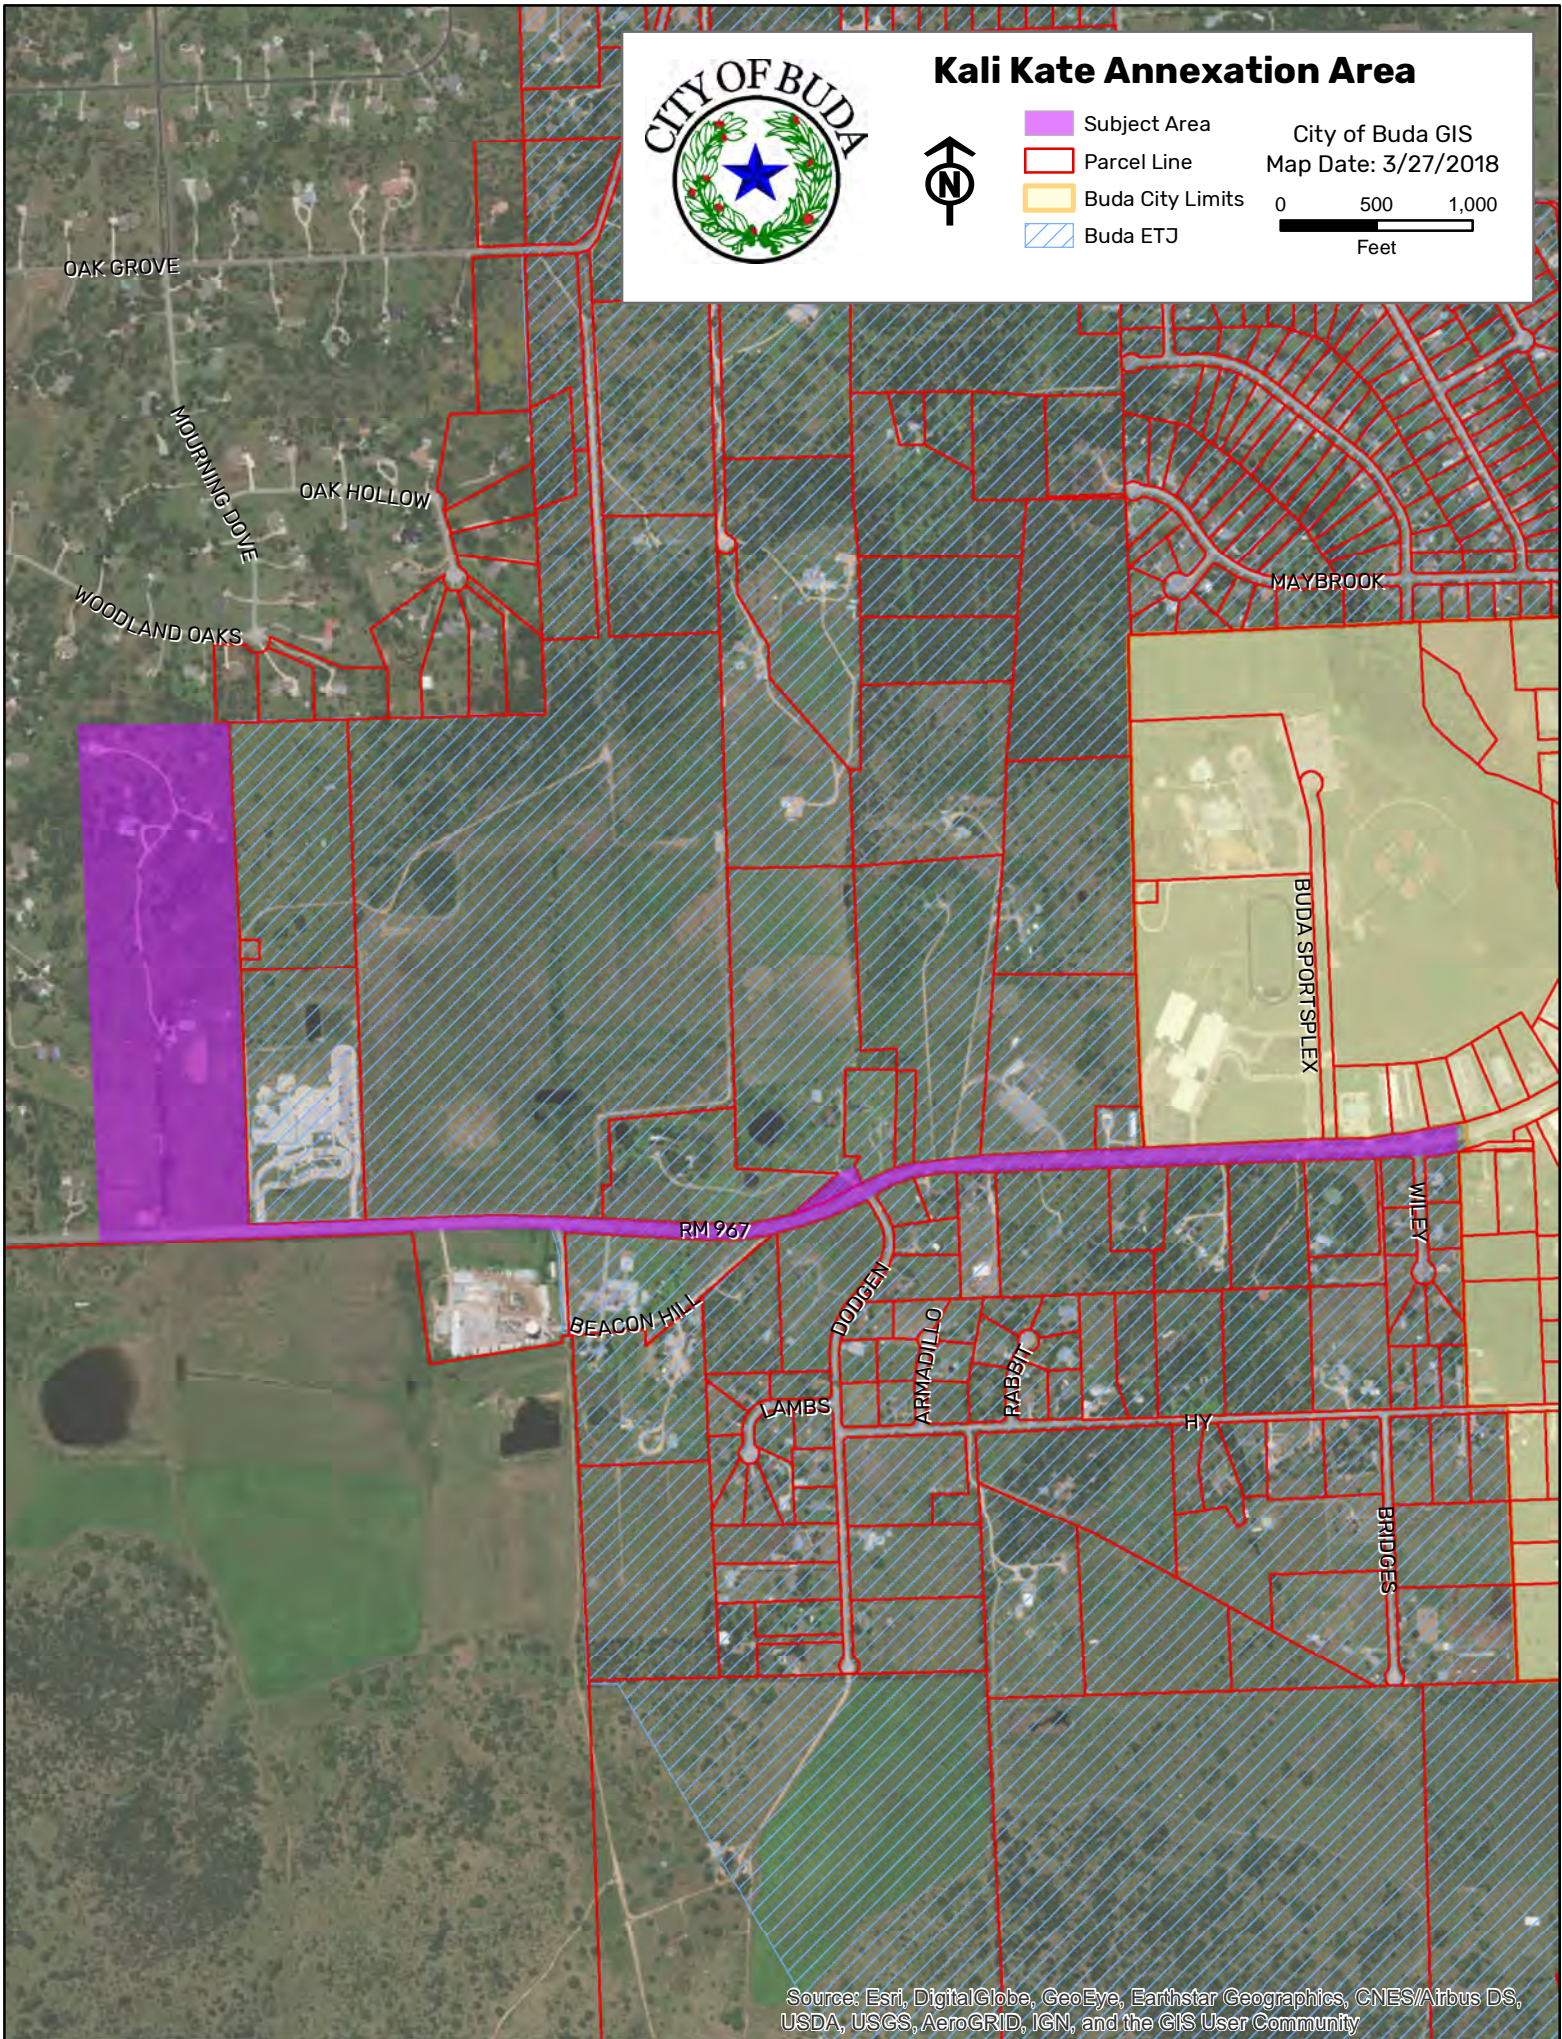

Kali Kate Annexation Area

- Subject Area
- Parcel Line
- Buda City Limits
- Buda ETJ

City of Buda GIS
Map Date: 3/27/2018

Source: Esri, DigitalGlobe, GeoEye, Earthstar Geographics, CNES/Airbus DS, USDA, USGS, AeroGRID, IGN, and the GIS User Community